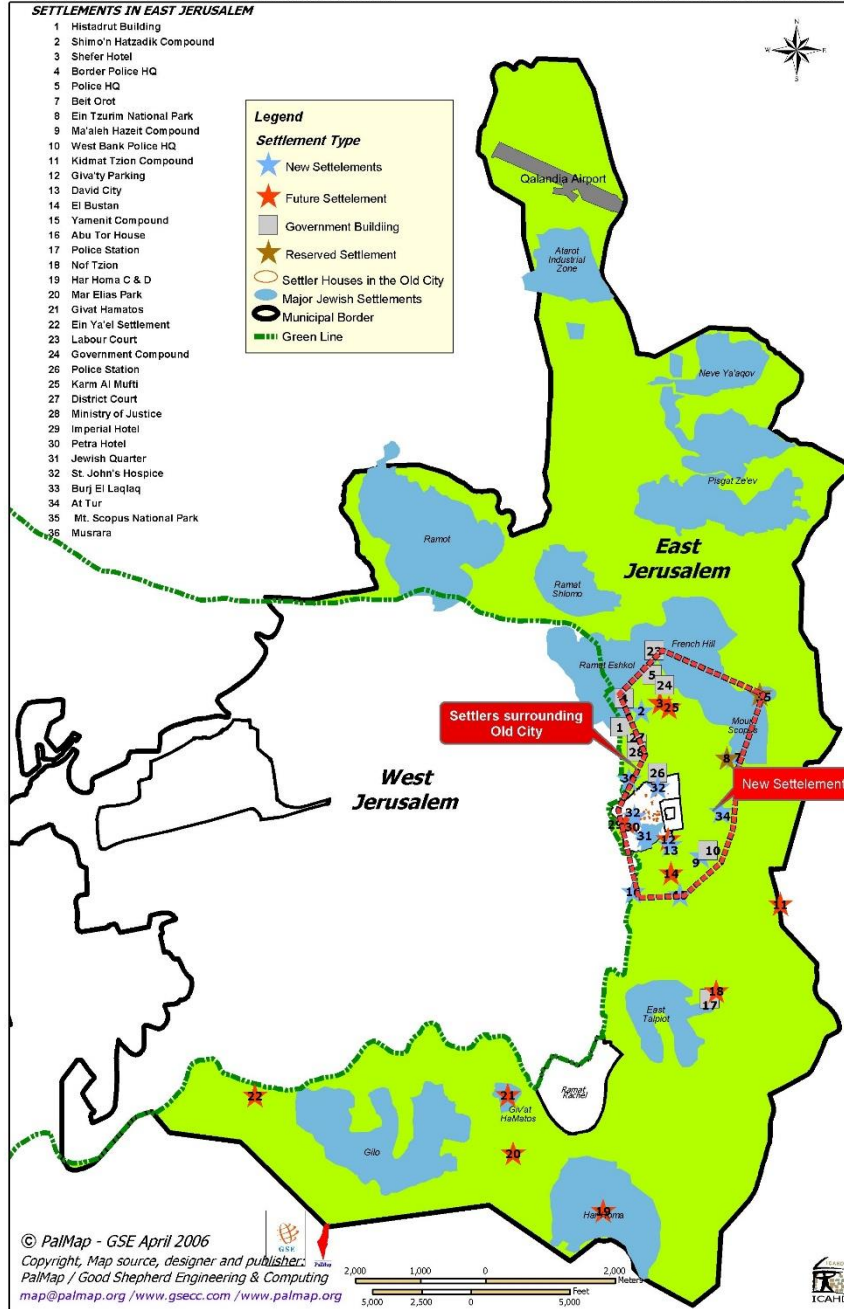

EAST JERUSALEM SETTLEMENT ACTIVITIES

PREPARED AND DESIGNED BY MICHAEL YOUNAN