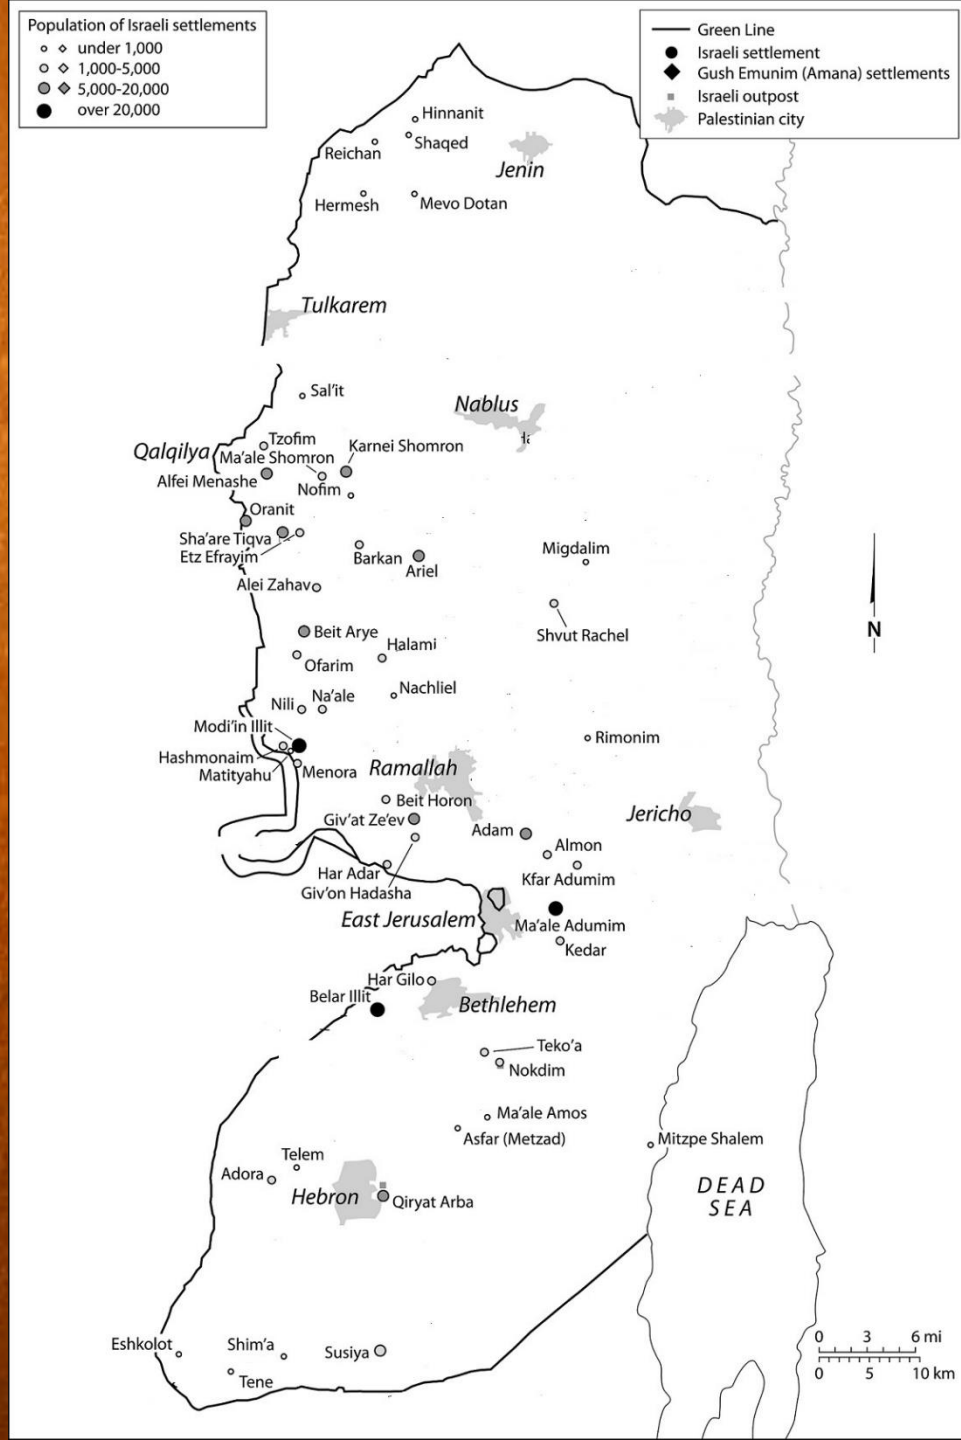

# 1. military frontier

- Allon Plan

Population of Israeli settlements

- ◊ under 1,000
- ◊ 1,000-5,000
- ◊ 5,000-20,000
- over 20,000

Green Line

- Israeli settlement
- ◆ Gush Emunim (Amana) settlements
- Israeli outpost
- ★ Palestinian city

## 2. Messianic frontier

Population of Israeli settlements

- ◊ under 1,000
- ◊ 1,000-5,000
- ◊ 5,000-20,000
- over 20,000

Green Line

- Israeli settlement
- ◆ Gush Emunim (Amana) settlements
- Israeli outpost
- Palestinian city

# 3. suburban (secular) frontier

# 4. Suburban orthodox frontier