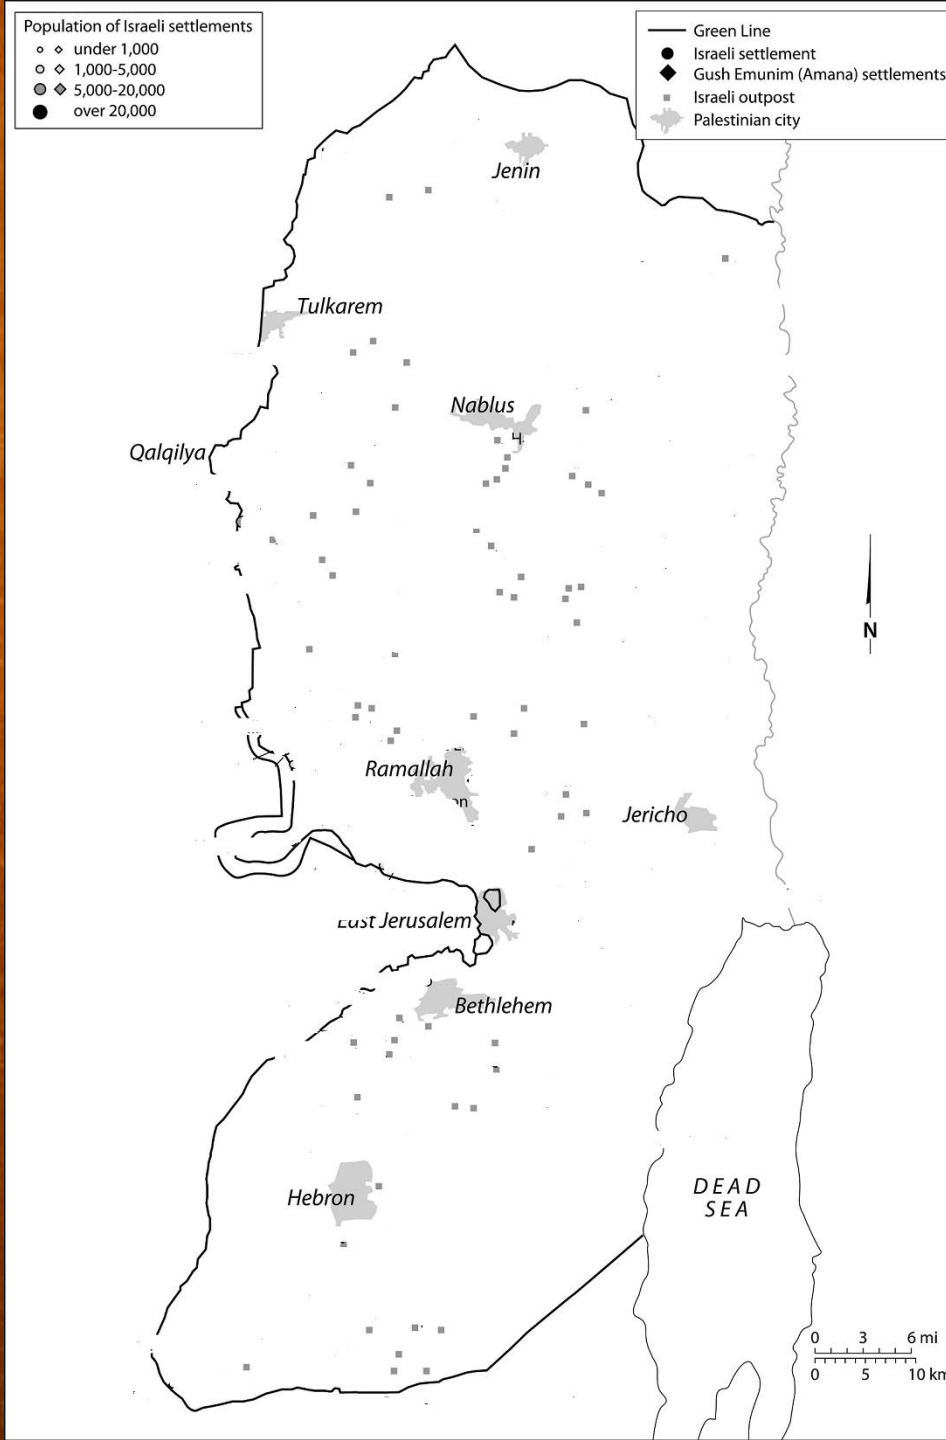

5. Outposts (ma'achazim)