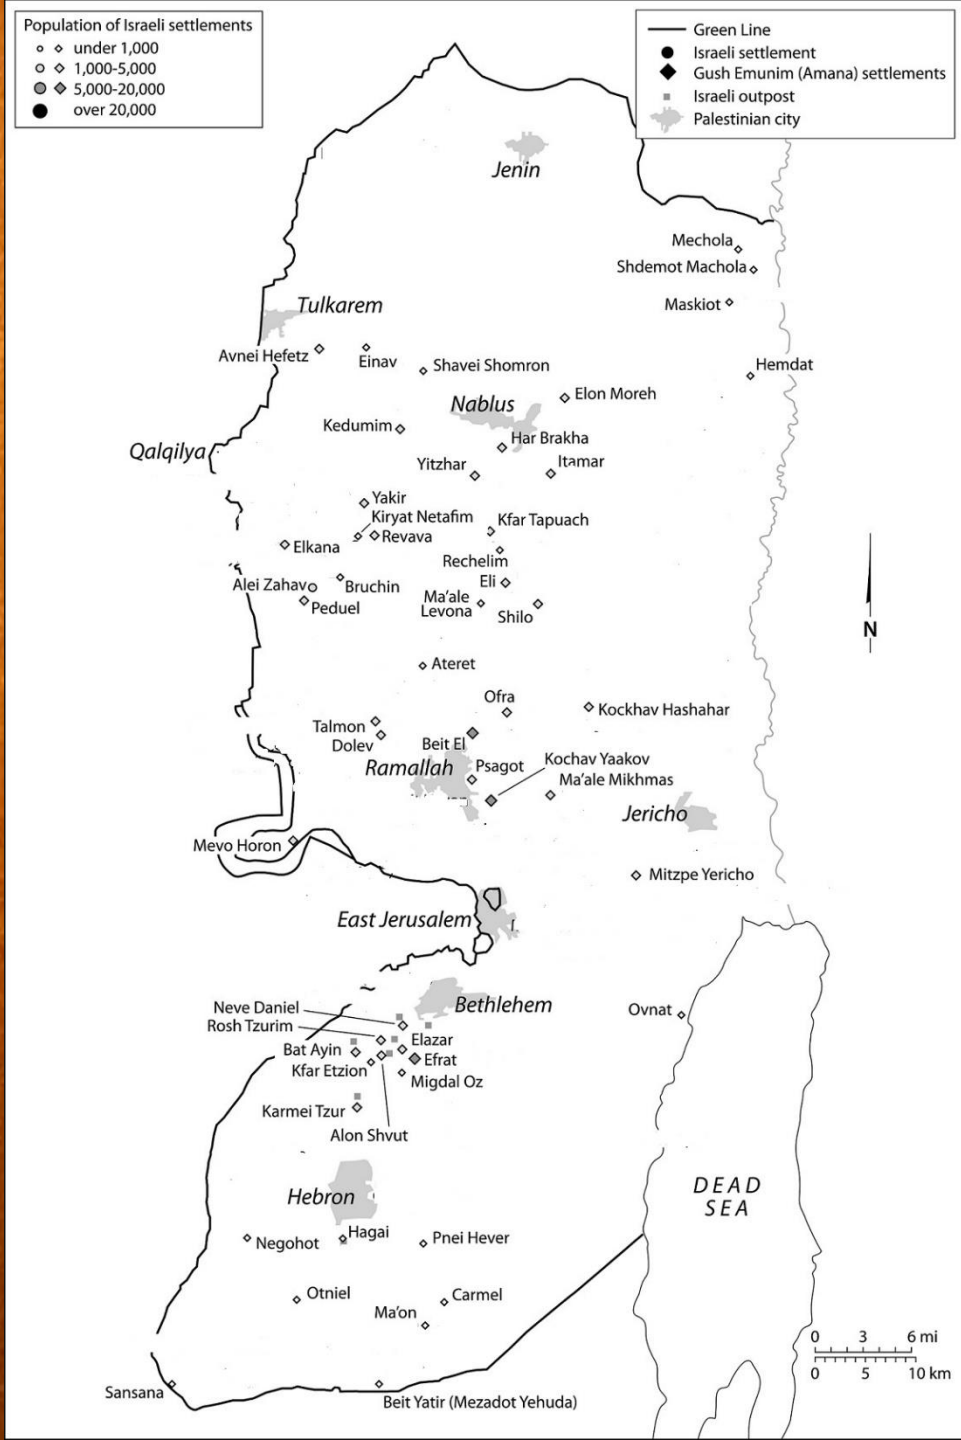

# 1. military frontier

- Allon Plan

Population of Israeli settlements

- ◊ under 1,000
- ◊ 1,000-5,000
- ◊ 5,000-20,000
- over 20,000

Green Line

- Israeli settlement
- ◆ Gush Emunim (Amana) settlements
- Israeli outpost
- ★ Palestinian city

## 2. Messianic frontier

Population of Israeli settlements

- ◊ under 1,000
- ◊ 1,000-5,000
- ◊ 5,000-20,000
- over 20,000

Green Line

- Israeli settlement
- ◆ Gush Emunim (Amana) settlements
- Israeli outpost
- Palestinian city

# 3. suburban (secular) frontier

# 4. Suburban orthodox frontier